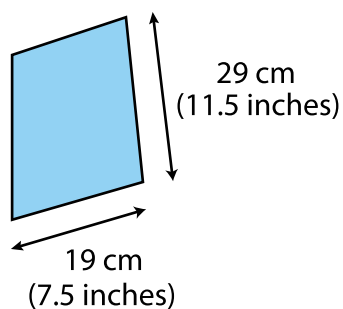

Use **Blue Set** to scan small to medium size

WHAT TO USE:

 + 

1.6x Crop Factor Camera
(E.g. 400D, 450D, 1000D) EF50MM

OR

 + 

Full Frame Camera
(E.g. 5D Mark II, 1Ds Mark III) EF85MM

APPROXIMATE PAGE SIZE YOU'LL GET:

At min distance

At max distance