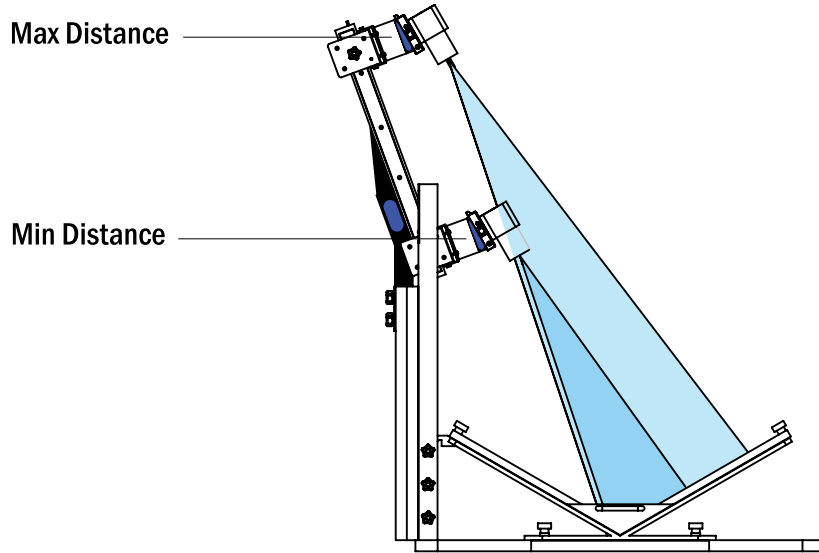

Use **Blue Set** to scan small to medium size

WHAT TO USE:

 + 

1.6x Crop Factor Camera
(E.g. 400D, 450D, 1000D) EF50MM

OR

 + 

Full Frame Camera
(E.g. 5D Mark II, 1Ds Mark III) EF85MM

APPROXIMATE PAGE SIZE YOU'LL GET:

At min distance

At max distance