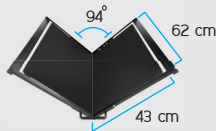

Adjustable cradle supports, protects bookbindings and adjusts for varying book thickness

Supports Canon and Nikon DSLRs

Max scan speed 800 pages/hour

Max scanning size supported

Max scanning size 2 x A2
43 x 62 cm (16.9" x 24.4")
Max book thickness: 15 cm