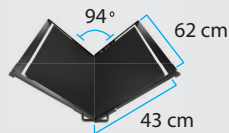

Adjustable cradle supports, protects book bindings and adjusts for varying book thickness

Supports Canon DSLRs

Max scan speed 800 pages/hour

Max scanning size supported

Max scanning size 2 x A2
43 x 62 cm (16.9" x 24.4")
Maxbook thickness: 15cm