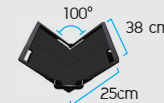

Adjustable cradle supports, protects bookbindings and adjusts for varying book thickness

Supports Canon and Nikon DSLRs

Max scan speed 800 pages/hour

Max scanning size supported

Max scanning size 2 x A2
43 x 62 cm (16.9" x 24.4")
Max book thickness: 15 cm

Max scanning size 2 x A3
30 x 44 cm (11.8" x 17.3")
Max book thickness: 12 cm

Max scanning size 2 x Legal size
25 x 38 cm (10" x 15")
Max book thickness: 5 cm

Max scanning size 2 x A2
44 x 64.5 cm (17.5" x 25.3")
Max book thickness: 9 cm