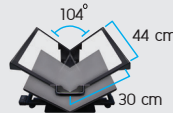

Adjustable cradle supports, protects bookbindings and adjusts for varying book thickness

Supports Canon and Nikon DSLRs

Max scan speed 800 pages/hour

Max scanning size supported

Max scanning size 2 x A2
43 x 62 cm (16.9" x 24.4")
Max book thickness: 15 cm