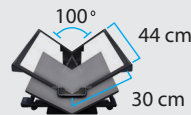

Adjustable cradle supports, protects book bindings and adjusts for varying book thickness

Supports Canon DSLRs

Max scan speed 800 pages/hour

Max scanning size supported

Max scanning size 2 x A2
43 x 62 cm (16.9" x 24.4")
Maxbook thickness: 15cm

Max scanning size 2 x A3
30 x 44 cm (11.8" x 17.3")
Maxbook thickness: 12cm

Max scanning size 2 x Legal size
25 x 38 cm (10" x 15")
Maxbook thickness: 5cm

Max scanning size A2
44 x 64.5 cm (17.5" x 25.3")
Maxbook thickness: 9 cm