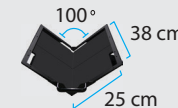

Adjustable cradle supports, protects book bindings and adjusts for varying book thickness

Supports Canon DSLRs

Max scan speed 800 pages/hour

Max scanning size supported

Max scanning size 2 x A2
43 x 62 cm (16.9" x 24.4")
Maxbook thickness: 15cm

Max scanning size 2 x A3
30 x 44 cm (11.8" x 17.3")
Maxbook thickness: 12cm

Max scanning size 2 x Legal size
25 x 38 cm (10" x 15")
Maxbook thickness: 5cm

Max scanning size A2
44 x 64.5 cm (17.5" x 25.3")
Maxbook thickness: 9 cm